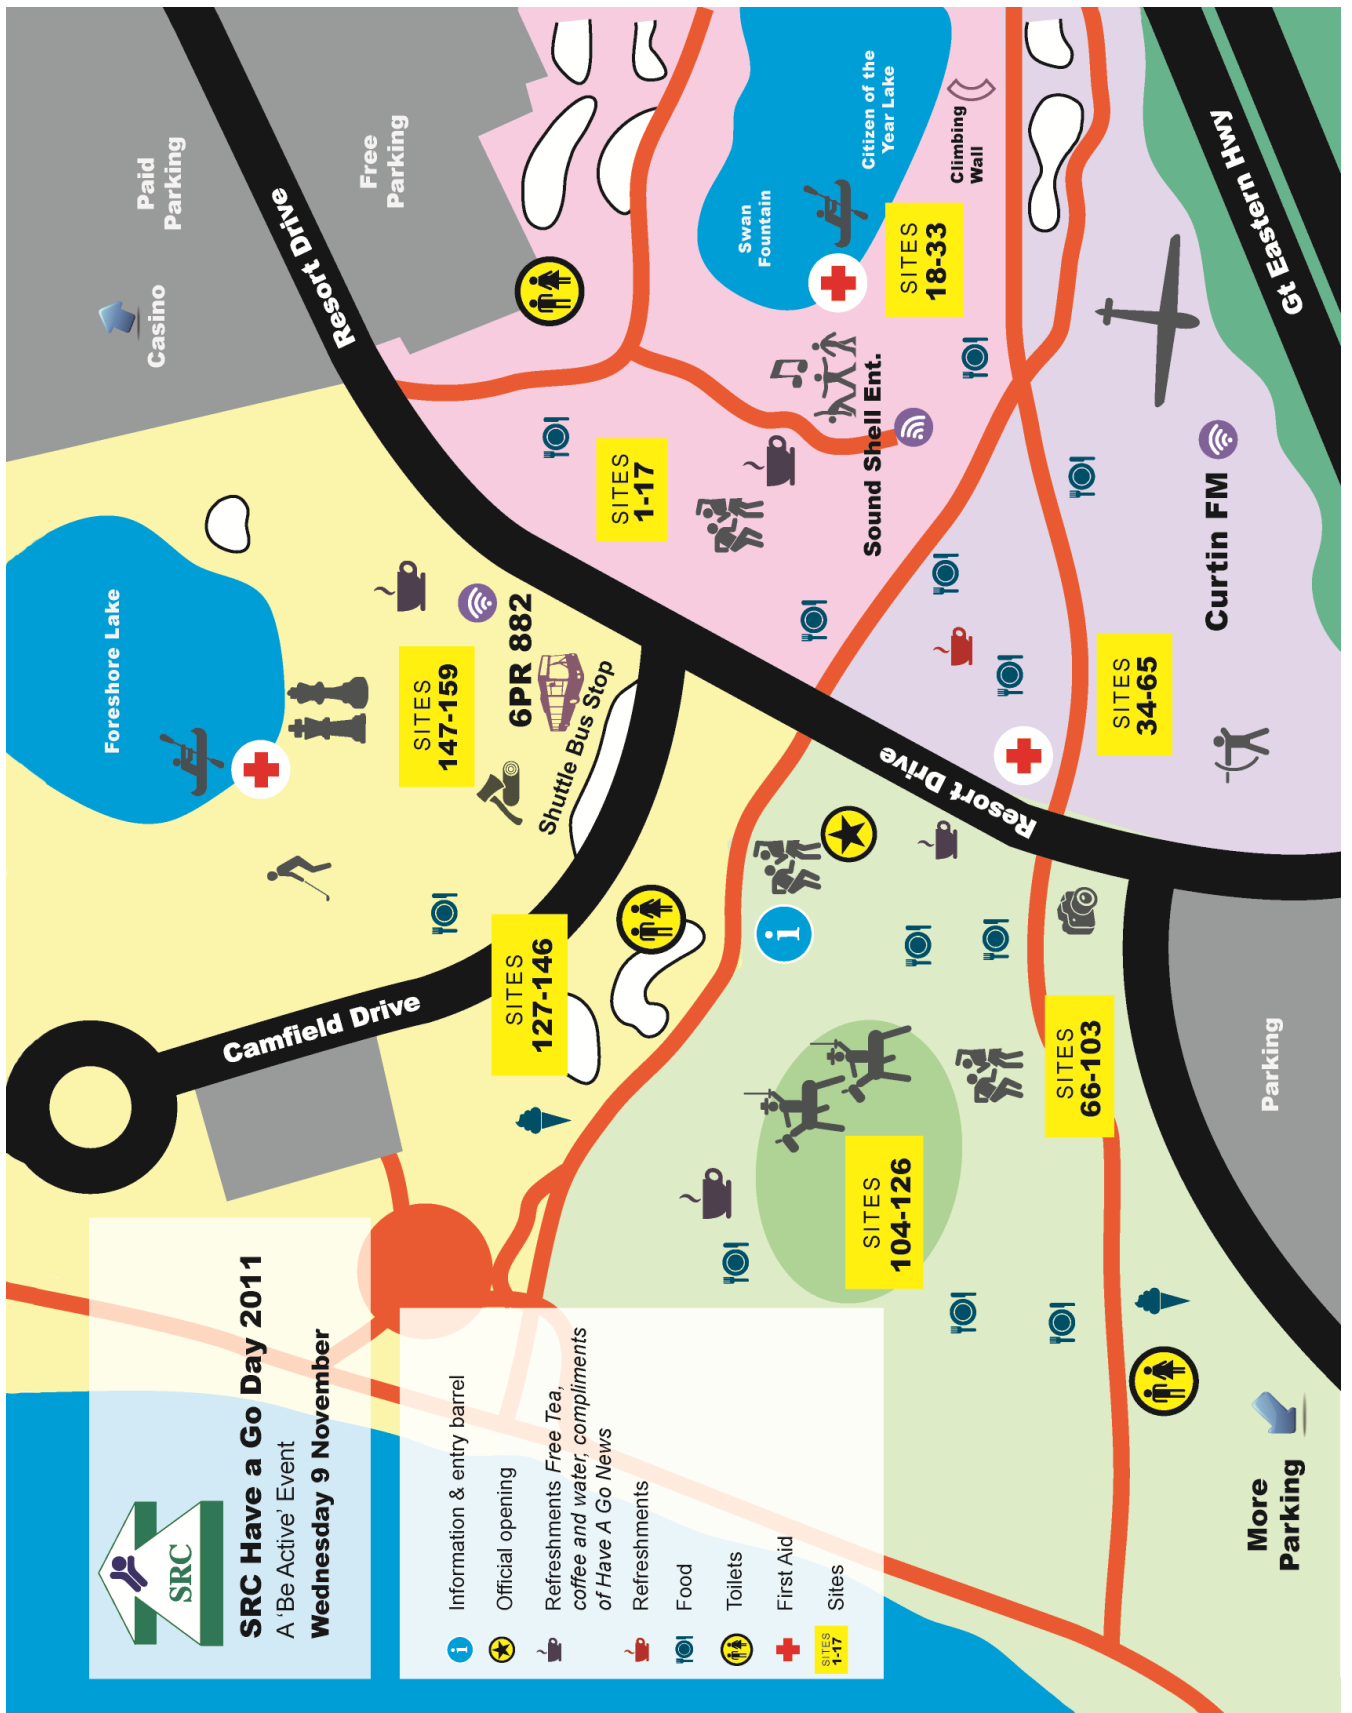

Stall Holder	Site	Contact Number
Seniors Card Centre	71	6551 8800
Seniors Education Association	93	9488 1333
Seniors Linedancing	106	9245 2416
Seniors Recreation Council of WA Inc.	66	9492 9773
Shannons Insurance	145	13 46 46
Shuttle Bus Stop	139	
Silver Chain	29	9242 0242
Sing and Swing	82	0403 065 551
Sleep Disorders Australia	3	9332 1037
Soft Serve White Cruiser	96	0419 947 230
Soft Serve White Cruiser	137	0419 947 230
Solar Shop Australia	7	9412 8900
Solaris Care Foundation	130	9346 7630
South Metro Health Services	144	9431 0260
Square Dancing Society of WA	122	9405 2078
SRC Rest Marquee	125	9492 9773
SRC VIP Hospitality Tent	70	9492 9773
State Theatre Centre	116	9265 0900
Subiaco Arts Centre	116	9265 0900
Swan River Trust	133	9278 0900
Tales of Times Past	90	9383 3790
Taoist Tai Chi Society of Australia	56	9371 7033
Tech Savvy Seniors	69	9492 9773
Technology Assisting Disability	79	9379 7400
Tennis West	142	6462 8300
Thai Food Stall	141	0430 159 499
The Leprosy Mission	55	9390 6000
The Salvation Army	119	9260 9500
The Shamrock	28	0417 184 167
The Silver Taps	3	9448 2875
The Society for Creative Anachronism	3	9314 2506
The Sound Shell	22	
The Tin Collectors Club	108	0403 006 871
Toilets	97	
Toilets	138	
Tourism Malaysia	112	9481 0400
Tracmach	14	9402 9315
Transperth	73	9326 3970
Traveljoy	77	9753 2100

HAVE A GO DAY 2011

Site Map